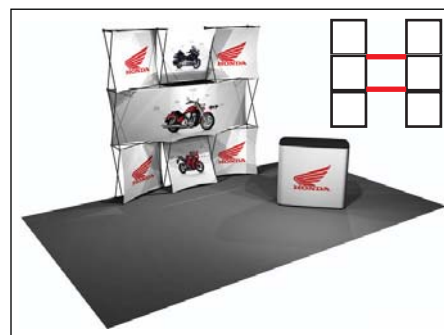

The collective result is a fantastic looking 8' display with large podium, perfect for any 10' x 10' show space!

The express[™] podium is as attractive as it is functional, lift the hard writing surface to reveal a spacious storage cubby. The podium holds specialty items and show giveaways, literature and more. Xpressions[®] has become one of the most sought after display options on the market, the express[™] kits really do take the original Xpressions[®] on the go! When the show ends your entire display will break down and pack neatly into the travel case. Within minutes you will be on your way!

See line drawing next to render in top right corner for shelf placement, *Red line indicates shelves.*

Pricing

- Kit A -**
- Two 1x3 Xpressions[®] SNAP[™] frames
 - Four Xpressions[®] skins
 - Two Shelves
 - One case wrap
 - Case that converts to podium
- \$2,488.00**

- Kit B -**
- Two 1x3 Xpressions[®] SNAP[™] frames
 - Nine Xpressions[®] skins
 - Two Shelves
 - One case wrap
 - Case that converts to podium
- \$1,971.00**

- Kit C - As Shown**
Kit Includes:
- Two 1x3 Xpressions[®] SNAP[™] frames
 - Seven Xpressions[®] skins
 - Two Shelves
 - One case wrap
 - Case that converts to podium
- \$2,905.00**

Shown with two extra shelves not included in the price.

- Kit D -**
- Two 1x3 Xpressions[®] SNAP[™] frames
 - Seven Xpressions[®] skins
 - Two Shelves
 - One case wrap
 - Case that converts to podium
- \$3,235.00**