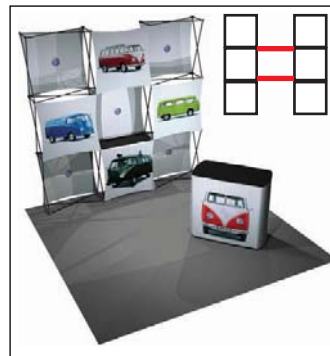

The case quickly transforms into a podium with a huge graphic face for maximum branding exposure. Within minutes your entire display will be up and looking great. Unpack the two included 1x3 Xpressions[®] SNAP[™] units, depending on your kit choice the two units will be linked by two shelves and Xpressions[®] fabric graphic skins.

The collective result is a fantastic looking 8' display with large podium, perfect for any 10' x 10' show space!

The express[™] podium is as attractive as it is functional, lift the hard writing surface to reveal a spacious storage cubby. The podium holds specialty items and show giveaways, literature and more. Xpressions[®] has become one of the most sought after display options on the market, the express[™] kits really do take the original Xpressions[®] on the go! When the show ends your entire display will break down and pack neatly into the travel case. Within minutes you will be on your way!

See line drawing next to render in top right corner for shelf placement, *Red line indicates shelves.*

Pricing

- Kit A -**
- Two 1x3 Xpressions[®] SNAP[™] frames
 - Four Xpressions[®] skins
 - Two Shelves
 - One case wrap
 - Case that converts to podium
- \$2,488.00**

- Kit B -**
- Two 1x3 Xpressions[®] SNAP[™] frames
 - Nine Xpressions[®] skins
 - Two Shelves
 - One case wrap
 - Case that converts to podium
- \$1,971.00**

- Kit C - As Shown**
Kit Includes:
- Two 1x3 Xpressions[®] SNAP[™] frames
 - Seven Xpressions[®] skins
 - Two Shelves
 - One case wrap
 - Case that converts to podium
- \$2,905.00**