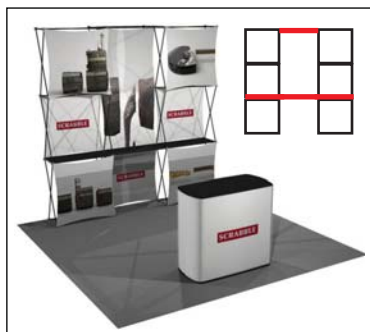

The collective result is a fantastic looking 8' display with large podium, perfect for any 10' x 10' show space!

The express[™] podium is as attractive as it is functional, lift the hard writing surface to reveal a spacious storage cubby. The podium holds specialty items and show giveaways, literature and more. Xpressions[®] has become one of the most sought after display options on the market, the express[™] kits really do take the original Xpressions[®] on the go! When the show ends your entire display will break down and pack neatly into the travel case. Within minutes you will be on your way!

See line drawing next to render in top right corner for shelf placement, *Red line indicates shelves.*

Pricing

- Kit A -**
- Two 1x3 Xpressions[®] SNAP[™] frames
 - Four Xpressions[®] skins
 - Two Shelves
 - One case wrap
 - Case that converts to podium
- \$2,488.00**

- Kit B -**
- Two 1x3 Xpressions[®] SNAP[™] frames
 - Nine Xpressions[®] skins
 - Two Shelves
 - One case wrap
 - Case that converts to podium
- \$1,971.00**

- Kit C - As Shown**
Kit Includes:
- Two 1x3 Xpressions[®] SNAP[™] frames
 - Seven Xpressions[®] skins
 - Two Shelves
 - One case wrap
 - Case that converts to podium
- \$2,905.00**

Shown with two extra shelves not included in the price.

- Kit D -**
- Two 1x3 Xpressions[®] SNAP[™] frames
 - Seven Xpressions[®] skins
 - Two Shelves
 - One case wrap
 - Case that converts to podium
- \$3,235.00**